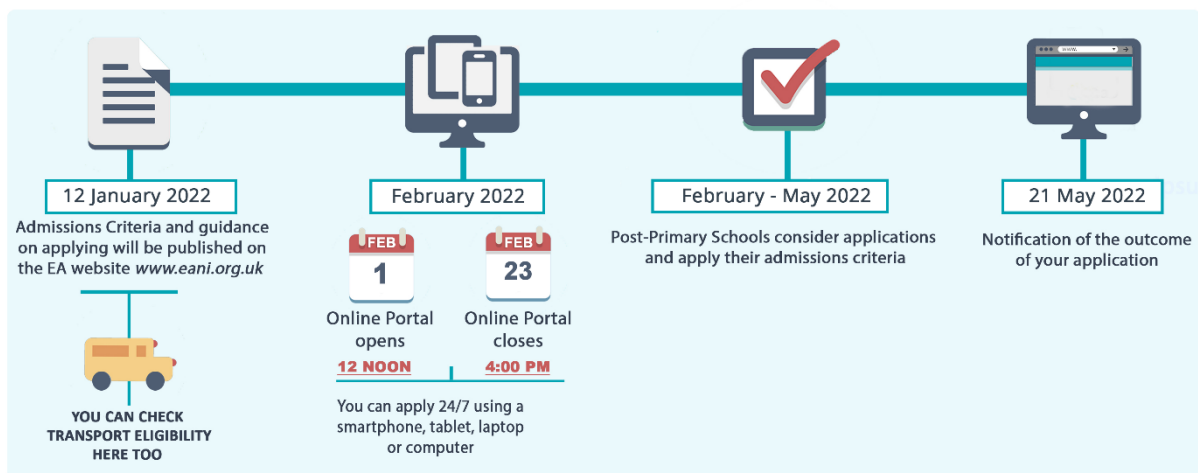

St Malachy's High School Castlewellan

<https://my.matterport.com/show/?m=PoXvtrcTYY7>

St Malachy's Prospectus:

<http://nett.tl/1eee230>

Please see the link above to St Malachy's High School's virtual tour and prospectus. You may even see a few familiar faces on it.

Báin sult as deireadh na seachtaine! – have a good weekend!

Gaelscoil na mBeann / Naíscoil na mBeann

Seoladh: 127A Bóthar Chaisleán Nua, Cill Chaoil, Co. an Dúin, BT34 4NL

Guthán: 028 41258418